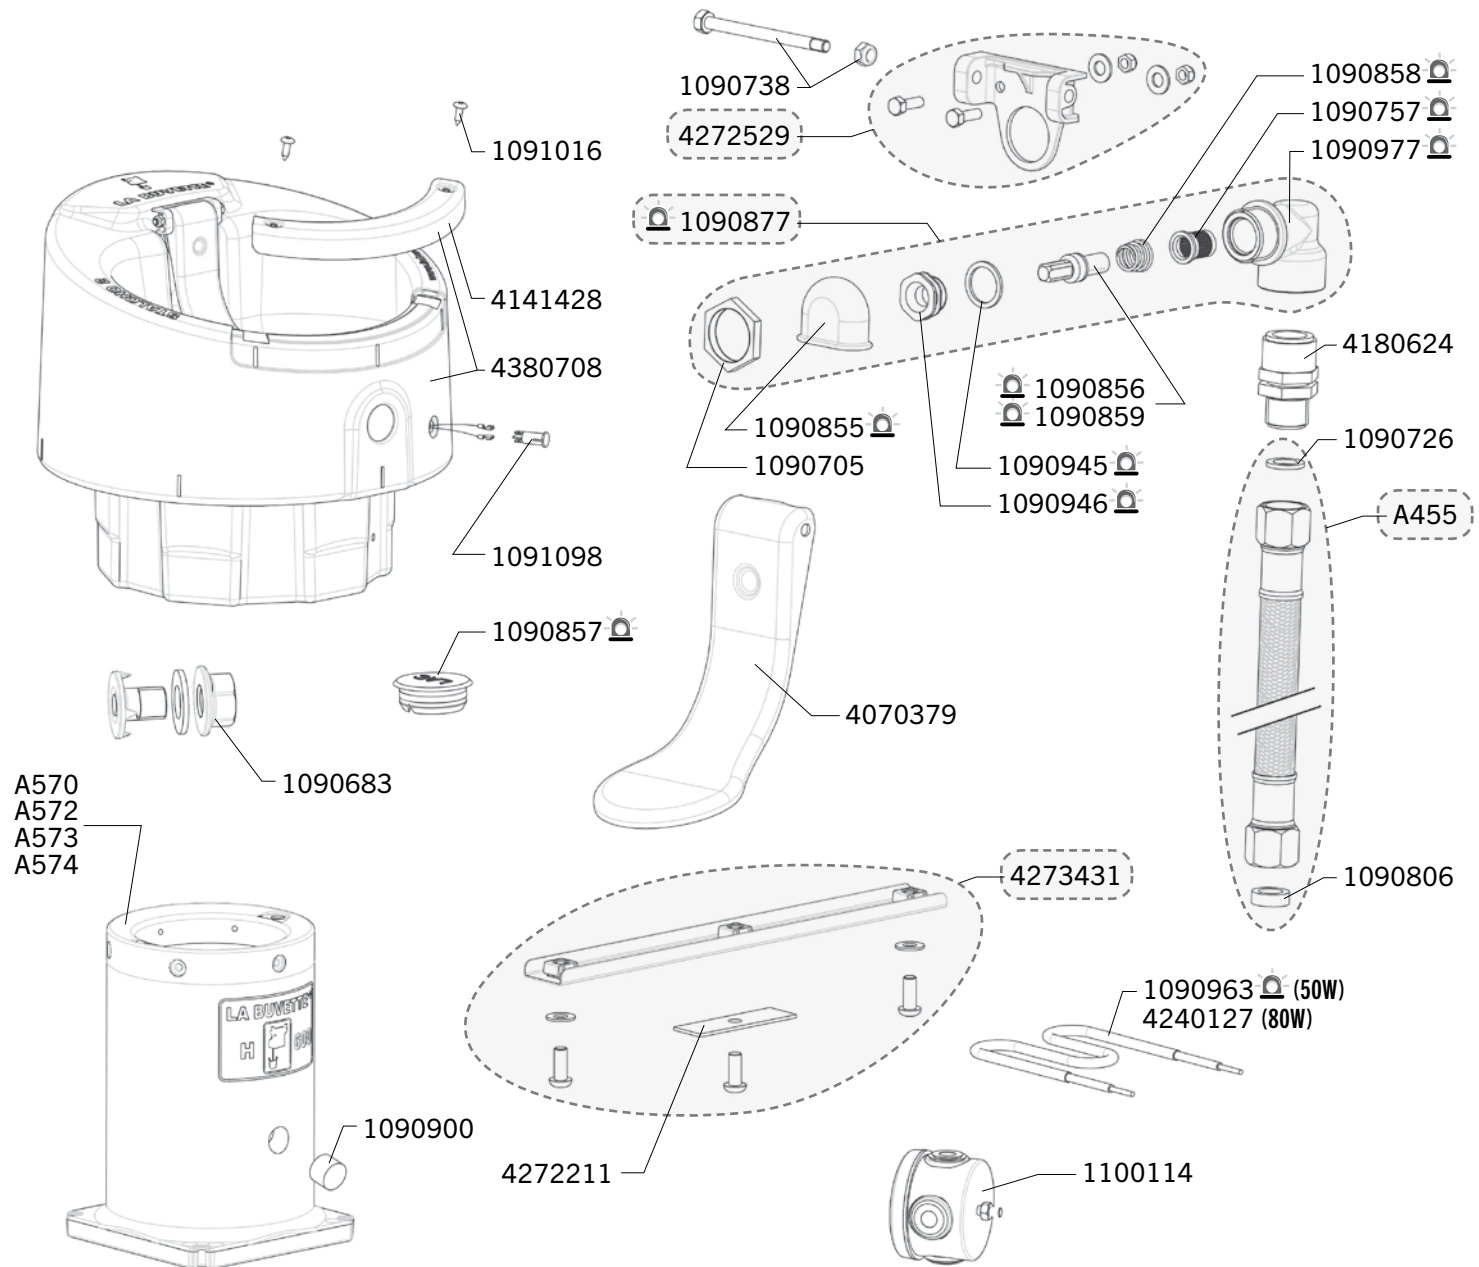

# STALCHO 2

Ref. 1641 - 1731 - 1841

Exploded views of old versions of this model and of all others old LA BUVETTE models are available on [www.labuvette.com](http://www.labuvette.com).

Ship.	Code	Designation
J+5	A455	ST. ST. BRAIDED HOSE FF 1/2" L600 + FITTING MM 1/2" (BLISTER)
J+1	1090683	SET OF BOLTS AND NUTS FOR MOUNTING STALCHO 2
J+5	1090705	10 X NUTS 3/4 GZ F11
J+5	1090726	20 X RUBBERS
J+5	1090738	10 X STAINLESSSTEEL PINS
J+1	1090757	10 X PLASTIC FILTERS
J+5	1090806	BAG OF 10 WASHERS 18,6X6X6
J+5	1090855	DEFLECTOR F 9 S (X5) BLISTER PACK
J+5	1090856	VALVE "S" F 9 S (X5) BLISTER PACK
J+5	1090857	PLUG LAC 5 (X5) BLISTER PACK
J+5	1090858	SPRING F 11/FORSTAL (X5) BLISTER PACK
J+5	1090859	VALVE "H" F 9 S (X5) BLISTER PACK
J+5	1090877	COMPLETE VALVE "S" F 9 S BLISTER PACK
J+5	1090900	PLUG FOR STAND
J+5	1090945	5 X NYLON WASHERS 24X18 F11 (BLISTER)
J+5	1090946	3 X VALVE SEATS F11 (BLISTER)
J+5	1090963	HEATING PART 24V/50W LAKCHO-BLISTER
J+5	1090977	BLISTER WITH ONE BENT BODY 3/4 STALCHO 2
J+5	1091016	BAGS OF 10 SCREWS
J+5	1091098	BAG OF 2 NEW COMPLETE LED GREEN LIGHT 24V
J+1	4070379	SS PADDLE STALCHO
J+5	4141428	S.STEEL BOWL GUARD LAKCHO/STALCHO 2
J+5	4180624	REDUCED PLASTIC JUNCTION 3/4-1/2
J+1	4240127	HEATER 24V 80W LAKCHO
J+5	4272211	BRACKET
J+1	4272529	STAINLESS STEEL SUPPORT FOR PADDLE +SCREWS
J+5	4273431	FULL SET WITH BOLTS AND NUTS FOR HEATING ELEMENT
J+5	4380708	COMPLETE BOWL STALCHO

Shipping time in working days (running out of stock excepted), spare parts tagged with a are dispatched the same day if order received before noon and made of parts tagged with exclusively.